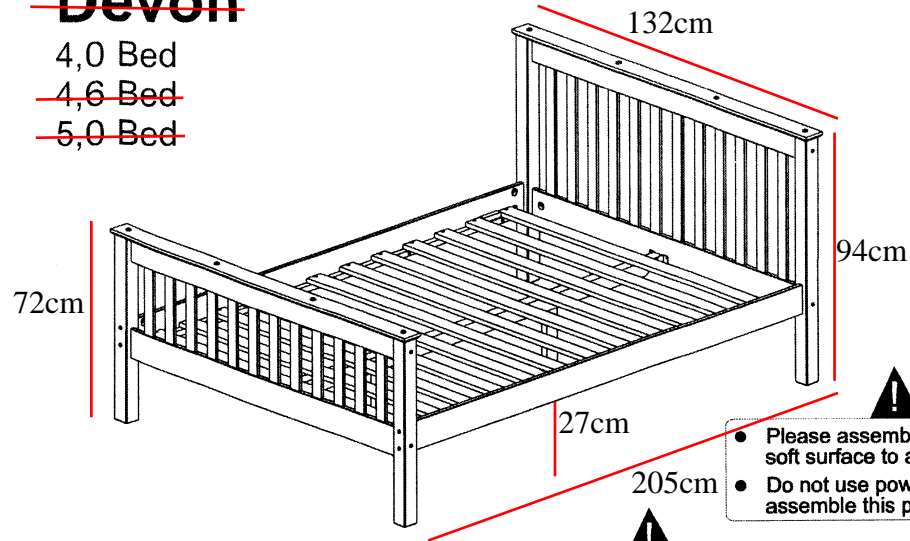

# Hampshire 4ft Small Double

## ~~Devon~~

- ~~4,0 Bed~~
- ~~4,6 Bed~~
- ~~5,0 Bed~~

- Please assemble on a clean soft surface to avoid damage.
- Do not use power tools to assemble this product.

- Please check contents and read instructions before commencing assembly.
- Assemble this article following the enclosed instructions carefully.
- Please take care to avoid damaging panels during assembly.