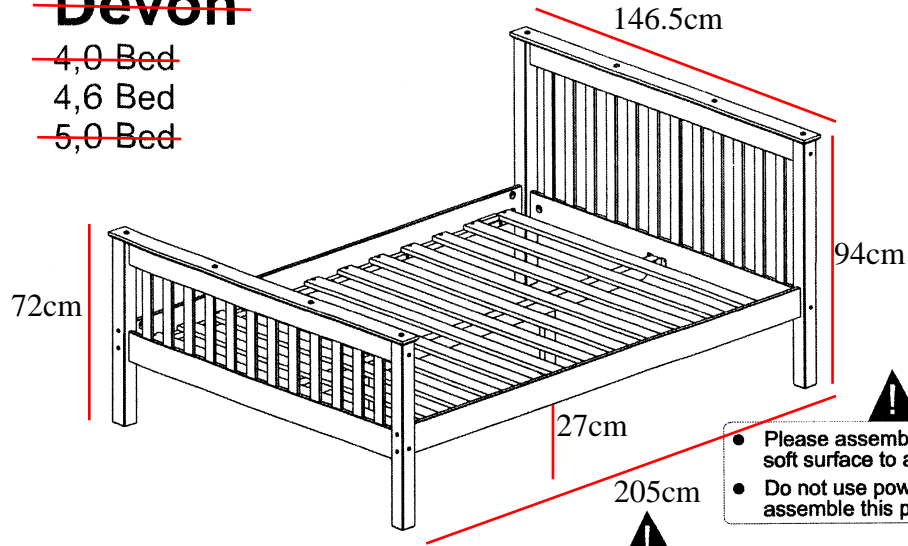

# Hampshire 4ft6 Double Bed

~~Devon~~

- ~~4,0 Bed~~
- 4,6 Bed
- ~~5,0 Bed~~

- Please assemble on a clean soft surface to avoid damage.
- Do not use power tools to assemble this product.

- Please check contents and read instructions before commencing assembly.
- Assemble this article following the enclosed instructions carefully.
- Please take care to avoid damaging panels during assembly.